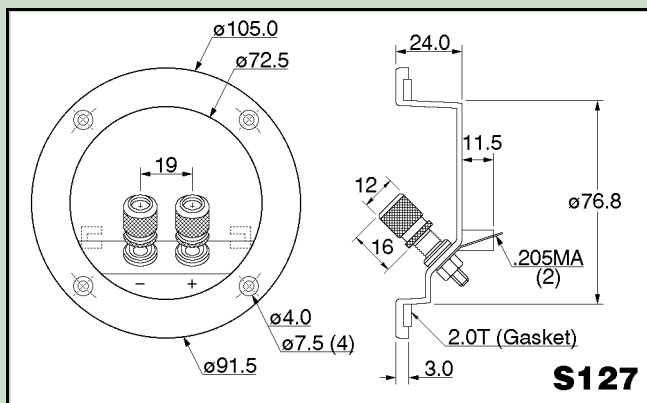

### Single Terminal Panel S9

- Compact heavy duty ABS moulded panel
- Screw fitting with gasket
- High quality **Gold-Plated** binding posts with knurled caps accept 4mm plugs, spades and large diameter bare wire ends. Colour coded black and red. (Similar to type B56)
- Internal connection via push-on tags or soldering

### Single Terminal Panel S127

- Heavy duty ABS moulded panel
- Screw fitting with gasket
- High quality **Gold-Plated** binding posts with knurled caps accept 4mm plugs, spades and large diameter bare wire ends. Colour coded black and red. (Similar to type B35)
- Connection via push-on tags or soldering
- Slide-in mounting for circuit board (fix by soldering to binding posts and/or glue)

### Single Terminal Panel S176

- Heavy duty ABS moulded panel
- Push fit into cabinet
- Binding posts with black and red plastic caps accept 4mm plugs, spades and large diameter bare wire ends. (Similar to type B1)
- Connection via push-on tags or soldering
- Slide-in mounting for circuit board (fix by soldering to binding posts and/or glue)
- Gasket available