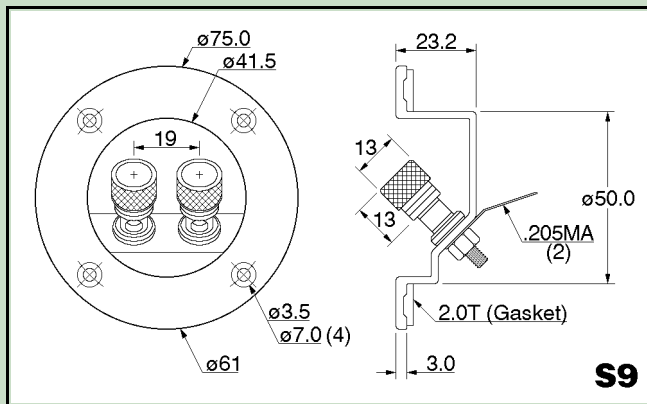

### Single Terminal Panel S9

- Compact heavy duty ABS moulded panel
- Screw fitting with gasket
- High quality **Gold-Plated** binding posts with knurled caps accept 4mm plugs, spades and large diameter bare wire ends. Colour coded black and red. (Similar to type B56)
- Internal connection via push-on tags or soldering

### Single Terminal Panel S127

- Heavy duty ABS moulded panel
- Screw fitting with gasket
- High quality **Gold-Plated** binding posts with knurled caps accept 4mm plugs, spades and large diameter bare wire ends. Colour coded black and red. (Similar to type B35)
- Connection via push-on tags or soldering
- Slide-in mounting for circuit board (fix by soldering to binding posts and/or glue)

### Single Terminal Panel S176

- Heavy duty ABS moulded panel
- Push fit into cabinet
- Binding posts with black and red plastic caps accept 4mm plugs, spades and large diameter bare wire ends. (Similar to type B1)
- Connection via push-on tags or soldering
- Slide-in mounting for circuit board (fix by soldering to binding posts and/or glue)
- Gasket available