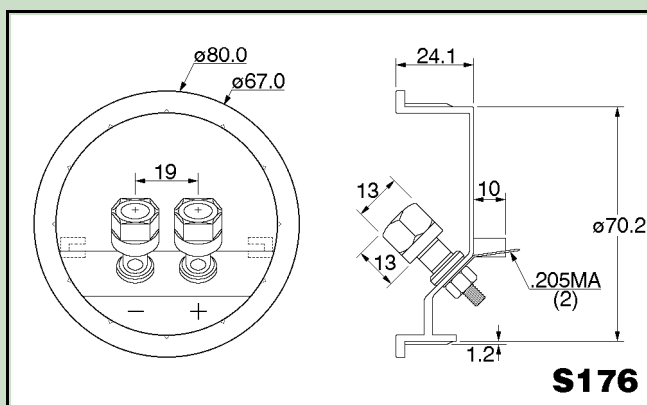

### Single Terminal Panel S9

- Compact heavy duty ABS moulded panel
- Screw fitting with gasket
- High quality **Gold-Plated** binding posts with knurled caps accept 4mm plugs, spades and large diameter bare wire ends. Colour coded black and red. (Similar to type B56)
- Internal connection via push-on tags or soldering

### Single Terminal Panel S127

- Heavy duty ABS moulded panel
- Screw fitting with gasket
- High quality **Gold-Plated** binding posts with knurled caps accept 4mm plugs, spades and large diameter bare wire ends. Colour coded black and red. (Similar to type B35)
- Connection via push-on tags or soldering
- Slide-in mounting for circuit board (fix by soldering to binding posts and/or glue)