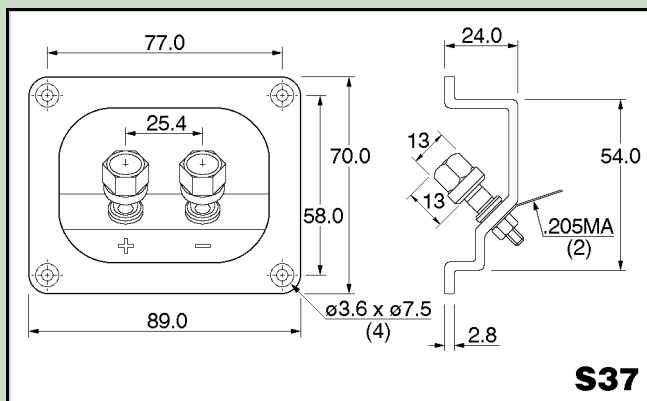

Cabinet Fittings & Accessories

Moulded Terminal Panels & Connectors

Single Terminal Panel S197

- Compact heavy duty ABS moulded panel
- High quality **Gold-Plated** binding posts with three-lobed caps accept 4mm plugs, spades and large diameter bare wire ends. Colour coded black and red. (Similar to type B158)
- Internal connection via push-on tags or soldering
- Gasket available

Single Terminal Panel S37

- Small heavy duty ABS moulded panel
- Binding posts with black and red plastic caps accept 4mm plugs, spades and large diameter bare wire ends. (Similar to type B1)
- **REVERSED POLARITY:** Black (-) & Red (+) terminals positioned contrary to convention
- **Nominal 1 inch terminal spacing**
- Connection via push-on tags or soldering
- Gasket available

Single Terminal Panel S138

- **Very small** heavy duty ABS moulded panel
- **Push fit** assembly into appropriately sized cutout. Permanent fit via three retaining ribs moulded around terminal well
- Binding posts with black and red plastic caps accept 4mm plugs, spades and large diameter bare wire ends (similar to type B1)
- Internal connection via push-on tags or soldering