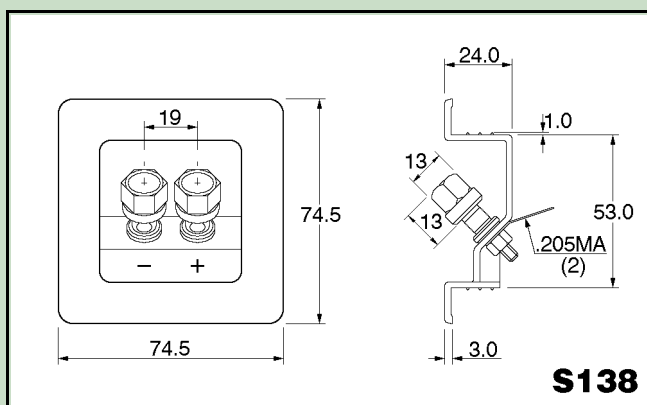

Cabinet Fittings & Accessories

Moulded Terminal Panels & Connectors

Single Terminal Panel S197

- Compact heavy duty ABS moulded panel
- High quality **Gold-Plated** binding posts with three-lobed caps accept 4mm plugs, spades and large diameter bare wire ends. Colour coded black and red. (Similar to type B158)
- Internal connection via push-on tags or soldering
- Gasket available

Single Terminal Panel S37

- Small heavy duty ABS moulded panel
- Binding posts with black and red plastic caps accept 4mm plugs, spades and large diameter bare wire ends. (Similar to type B1)
- **REVERSED POLARITY:** Black (-) & Red (+) terminals positioned contrary to convention
- **Nominal 1 inch terminal spacing**
- Connection via push-on tags or soldering
- Gasket available

Single Terminal Panel S138

- **Very small** heavy duty ABS moulded panel
- **Push fit** assembly into appropriately sized cutout. Permanent fit via three retaining ribs moulded around terminal well
- Binding posts with black and red plastic caps accept 4mm plugs, spades and large diameter bare wire ends (similar to type B1)
- Internal connection via push-on tags or soldering