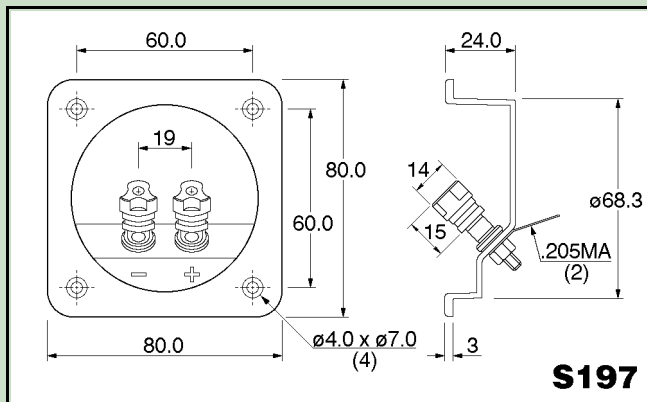

Cabinet Fittings & Accessories

Moulded Terminal Panels & Connectors

Single Terminal Panel S197

- Compact heavy duty ABS moulded panel
- High quality **Gold-Plated** binding posts with three-lobed caps accept 4mm plugs, spades and large diameter bare wire ends. Colour coded black and red. (Similar to type B158)
- Internal connection via push-on tags or soldering
- Gasket available

Single Terminal Panel S37

- Small heavy duty ABS moulded panel
- Binding posts with black and red plastic caps accept 4mm plugs, spades and large diameter bare wire ends. (Similar to type B1)
- **REVERSED POLARITY:** Black (-) & Red (+) terminals positioned contrary to convention
- **Nominal 1 inch terminal spacing**
- Connection via push-on tags or soldering
- Gasket available

Single Terminal Panel S138

- **Very small** heavy duty ABS moulded panel
- **Push fit** assembly into appropriately sized cutout. Permanent fit via three retaining ribs moulded around terminal well
- Binding posts with black and red plastic caps accept 4mm plugs, spades and large diameter bare wire ends (similar to type B1)
- Internal connection via push-on tags or soldering